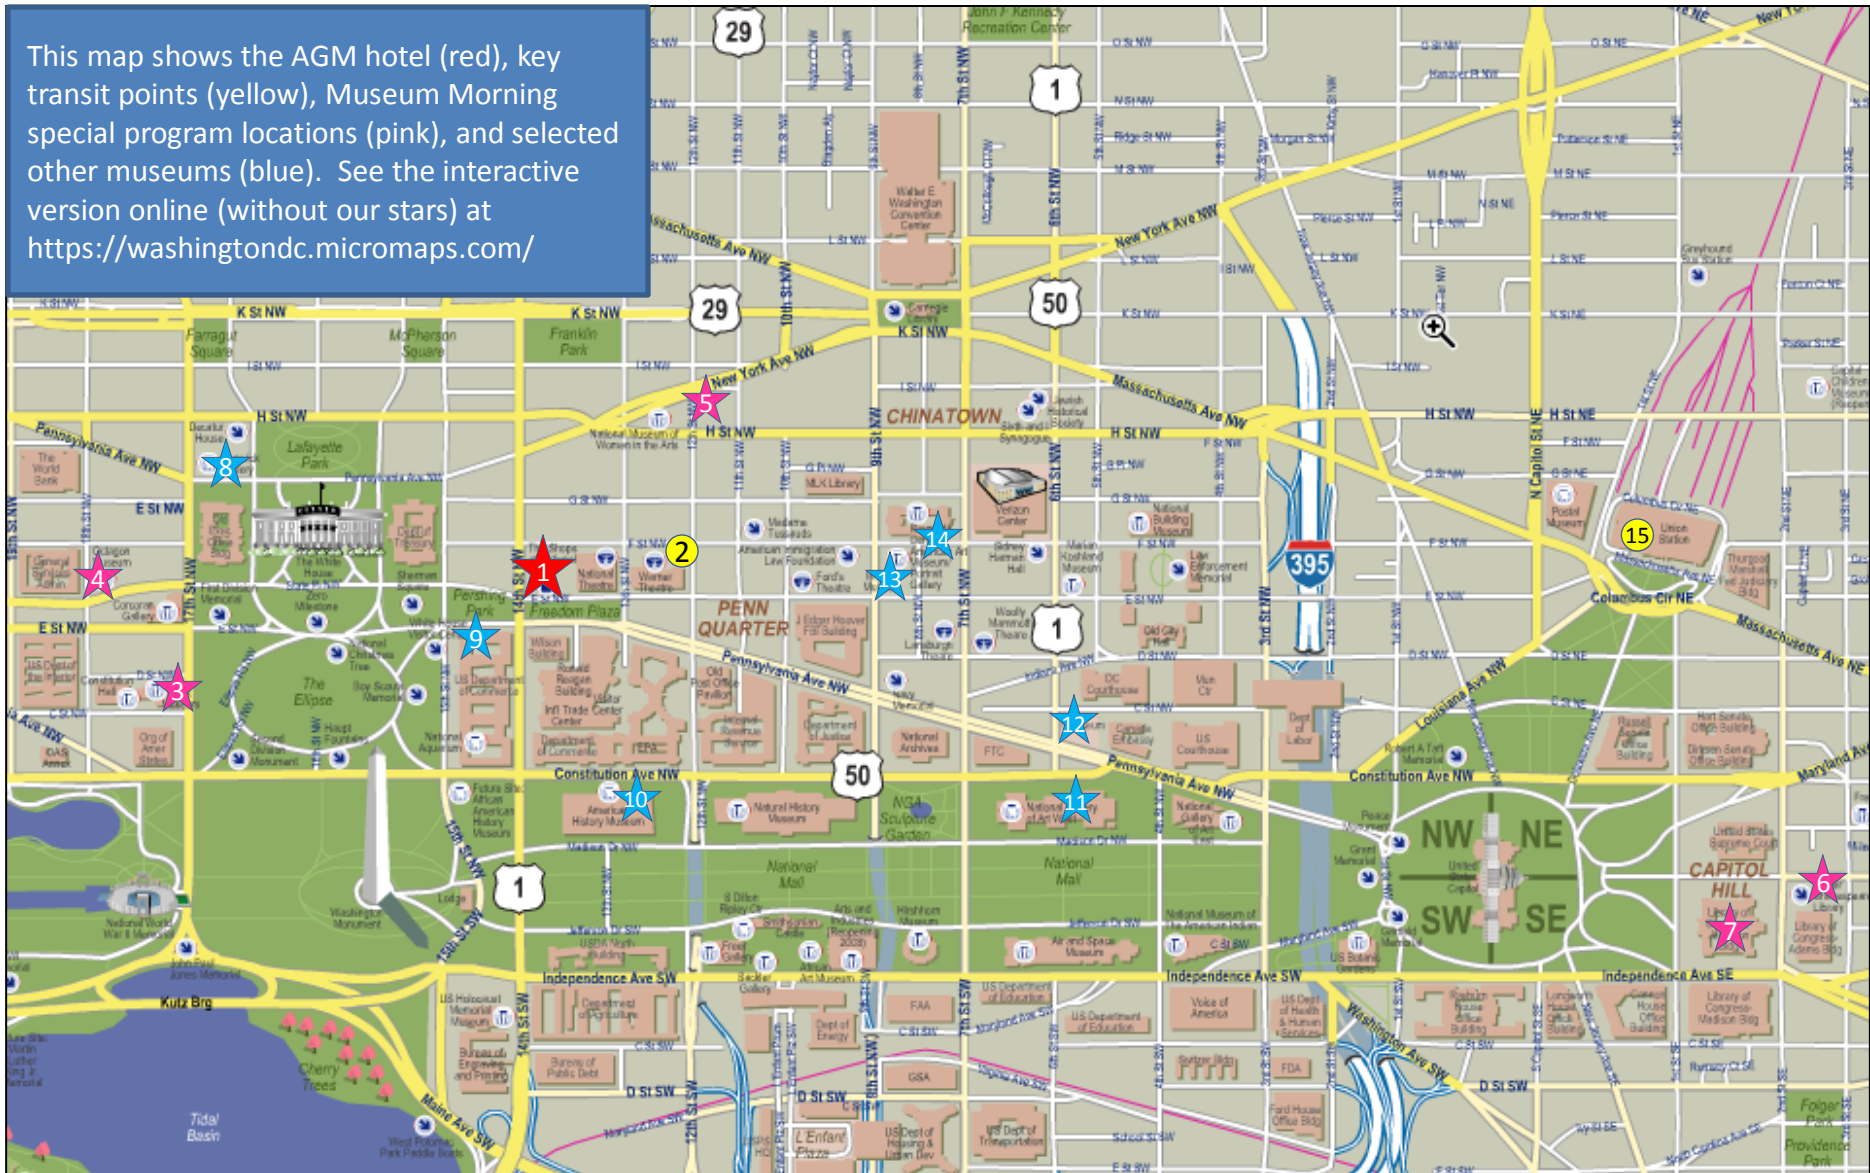

This map shows the AGM hotel (red), key transit points (yellow), Museum Morning special program locations (pink), and selected other museums (blue). See the interactive version online (without our stars) at <https://washingtondc.micromaps.com/>

- | | | | |
|---|--------------------------------------|--------------------------------|--|
| 1. JW Marriott Hotel | 5. Natl. Museum of Women in the Arts | 9. White House Visitors Center | 13. Spy Museum |
| 2. Metro Center – 12 th and F Entrance | 6. Folger Shakespeare Library | 10. Smithsonian Amer. History | 14. National Portrait Gallery/
National Museum of Amer. Art |
| 3. DAR Museum | 7. Library of Congress | 11. National Gallery of Art | 15. Union Station |
| 4. Octagon House | 8. Renwick Gallery | | |